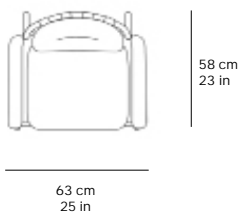

lacus dining armchair

[24350]

CHARACTERISTICS

DIMENSIONS 63 × 58 × 78 cm

SEAT HEIGHT 44 cm

ARM HEIGHT 65 cm

BACK HEIGHT 78cm

WEIGHT 4,75 kg

VOLUME 0,06 m3

MATERIALS

Teak
wood

Aluminum
Carbon Matte

Strap
Beige 35×2

Cushion
BM 1009 Nuez

MATERIALS & CARE

MATERIAL: Teak