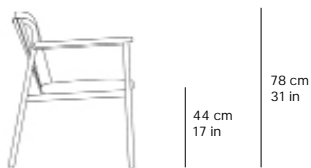

lacus dining armchair

[24350]

CHARACTERISTICS

DIMENSIONS 63 × 58 × 78 cm

SEAT HEIGHT 44 cm

ARM HEIGHT 65 cm

BACK HEIGHT 78cm

WEIGHT 4,75 kg